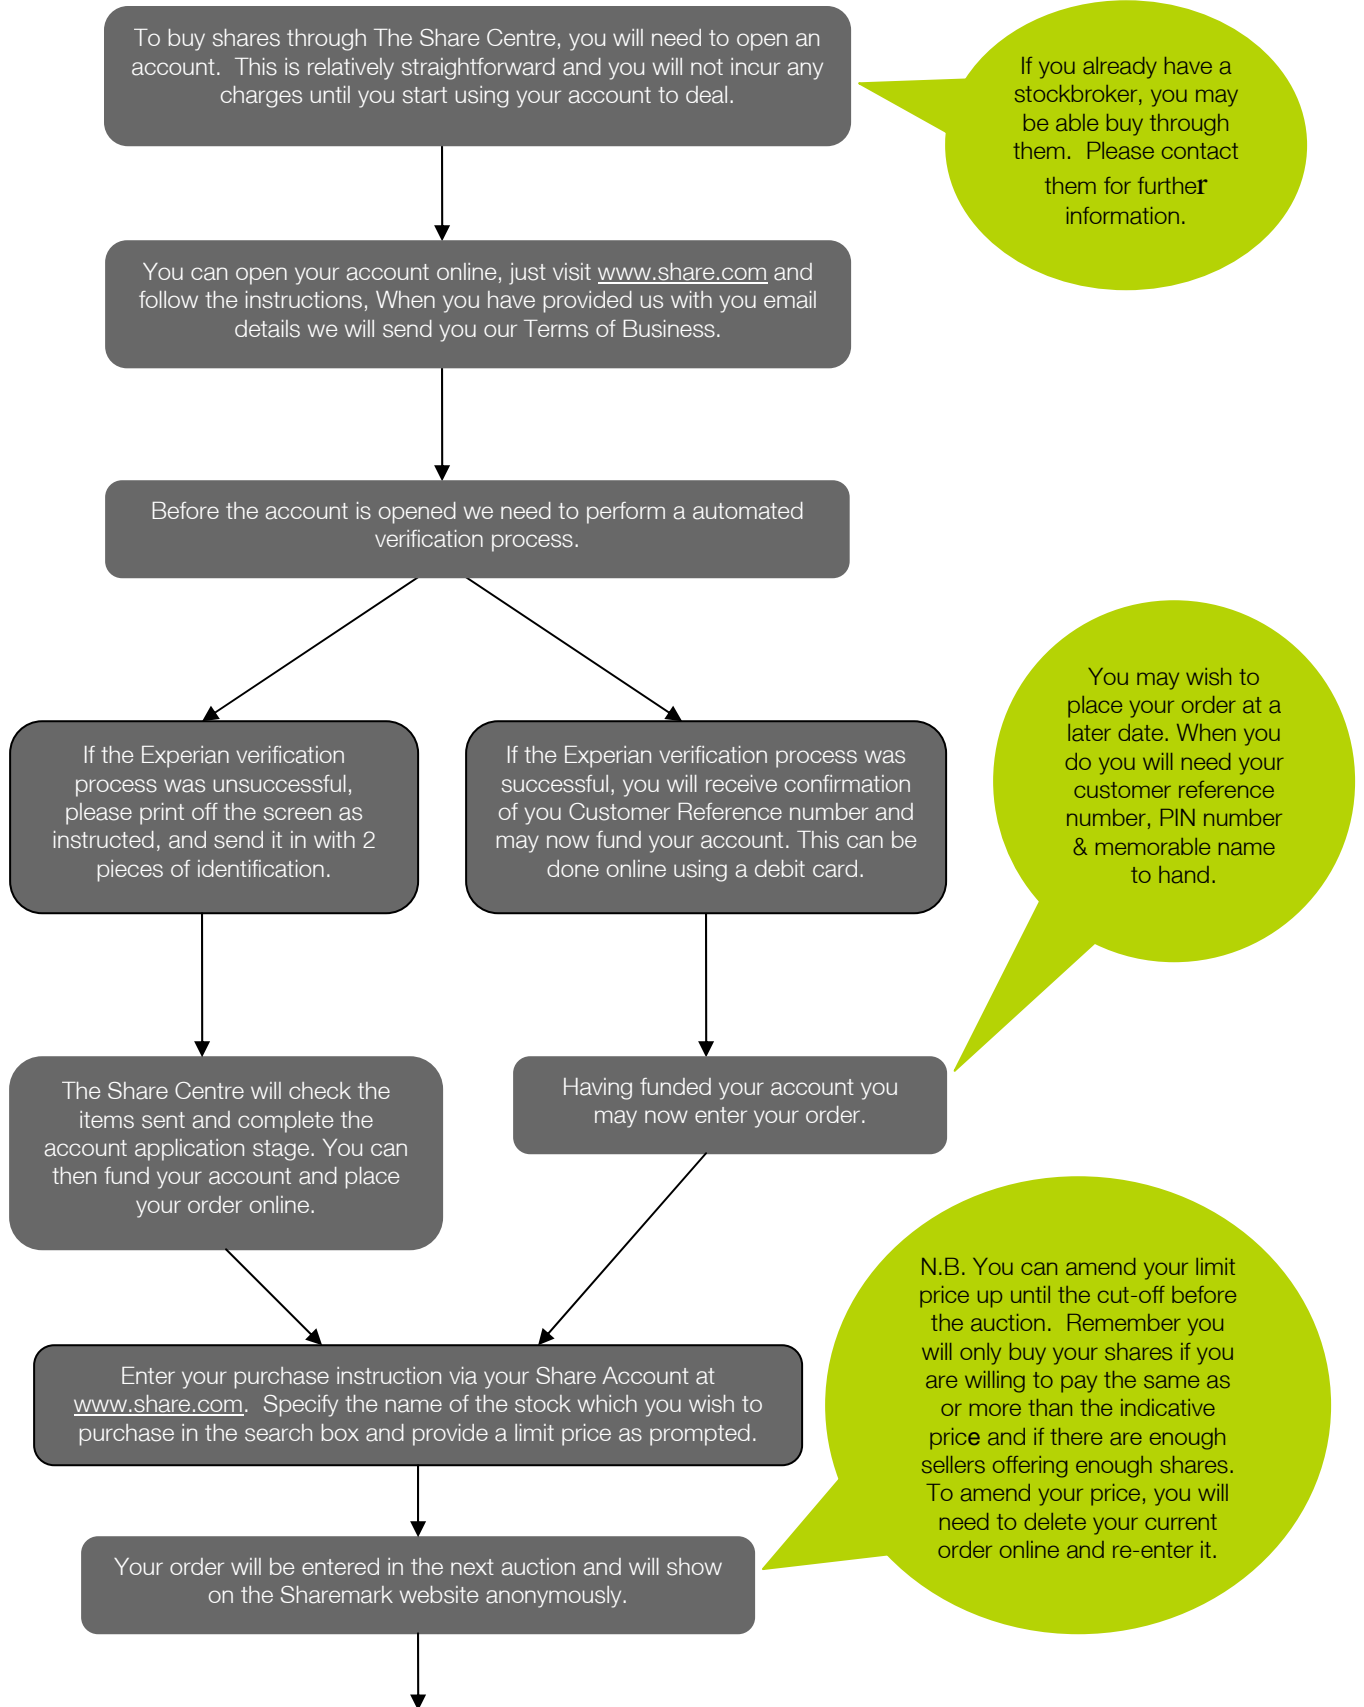

# Buying Shares through The Share Centre – Online

You may wish to transfer the shares back into your own name. Please note that there is a charge for this service. The Customer Service team will be able to advise on this on 01296 41 41 41.